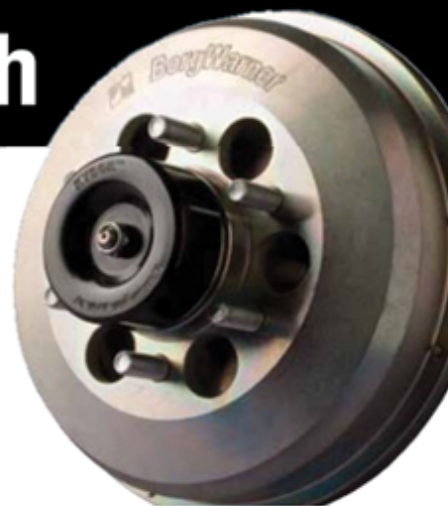

# Borg Warner Fan Clutch

Part # KYS 1090 09650 01

**Special Price: \$349.80**

The proven and robust Borg Warner Fan Clutch is equipped with fewer moving parts, and the Powerwedge liner, which means a longer fan clutch life and easy maintenance.

## Features:

- Most durable bearing package and base design for commercial vehicle line haul duty cycle.
- Line haul clutch of choice: 30% less power consumption than 2 speed.
- Simple: 20% few components than competition.
- Ease of maintenance: Liner is serviceable on the truck.
- Modular design: Just the clutch can be replaced for easy, low service cost.